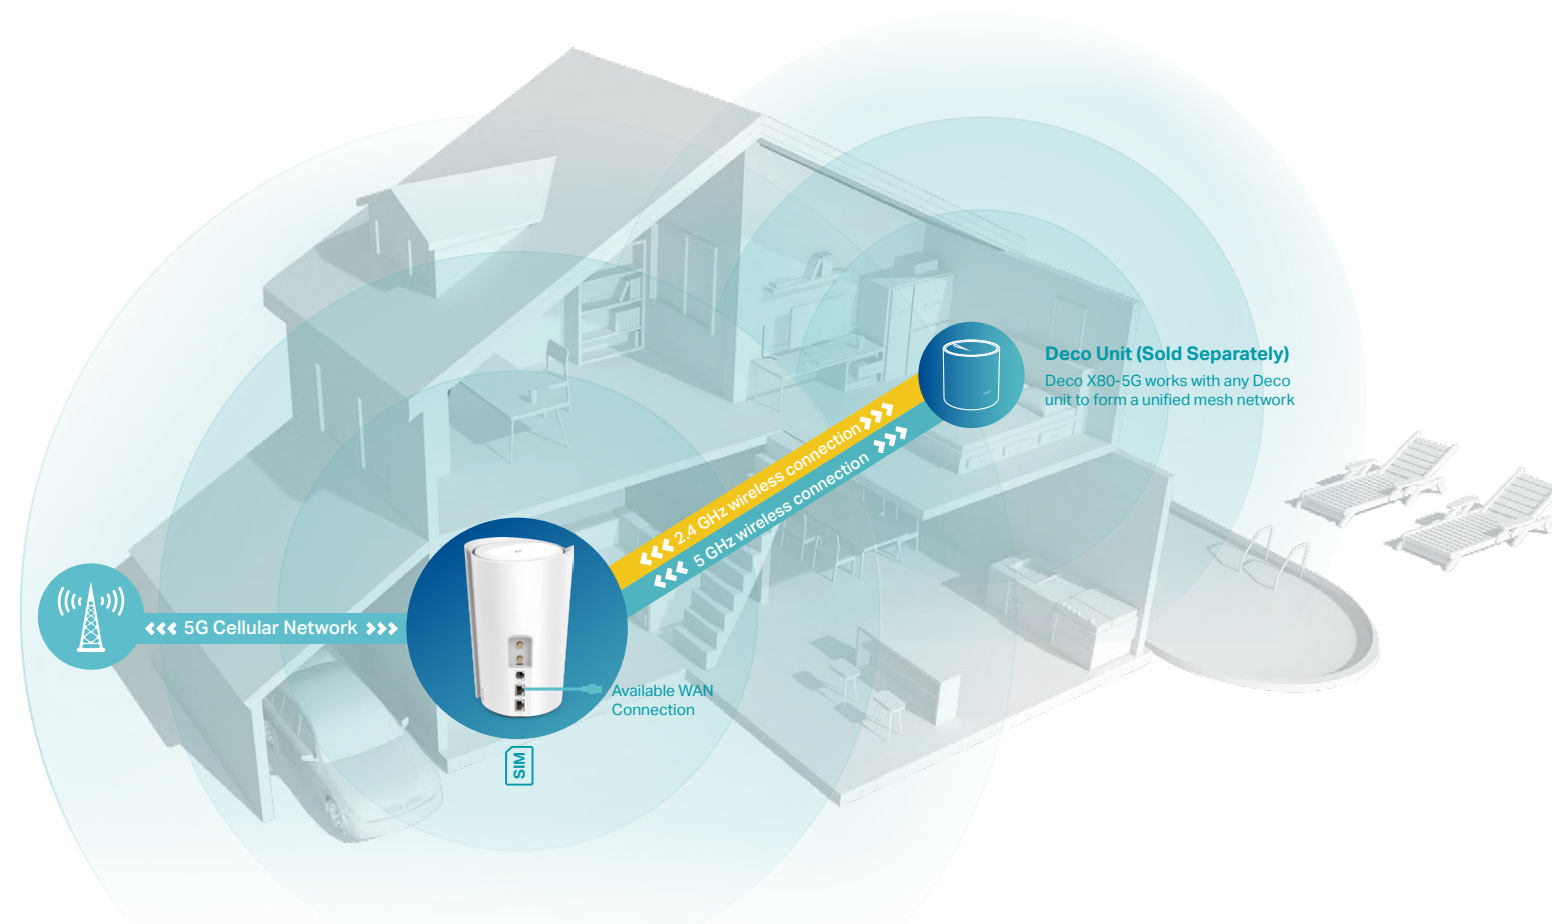

Highlights

Superior Mesh Wi-Fi, Everywhere

Deco X80-5G = TP-Link Mesh Technology + Wi-Fi 6 + 5G/4G/3G Router

5G

5G: All Speed, No Losses

Brings ultra-fast connections into your home and unlocks the real AX6000 Wi-Fi 6 speeds. Take advantage of the incredible fast upload speeds—upload videos and live stream your life!

Wi-Fi Dead-Zone Killer

Eliminate weak signal areas with clearer, stronger whole home Wi-Fi generated from Wi-Fi 6. No more searching around for a stable connection.^Δ

Seamless Roaming with One Wi-Fi Name

Deco units work together to form a unified network with a single network name. Walk through your home and stay connected with the fastest possible speeds.[‡]

HomeShield Security

Manage online time and block inappropriate contents to keep families healthy online with Parental Controls. Quality of Service (QoS) and Network Protection further keep your home network smooth and safe.[§]